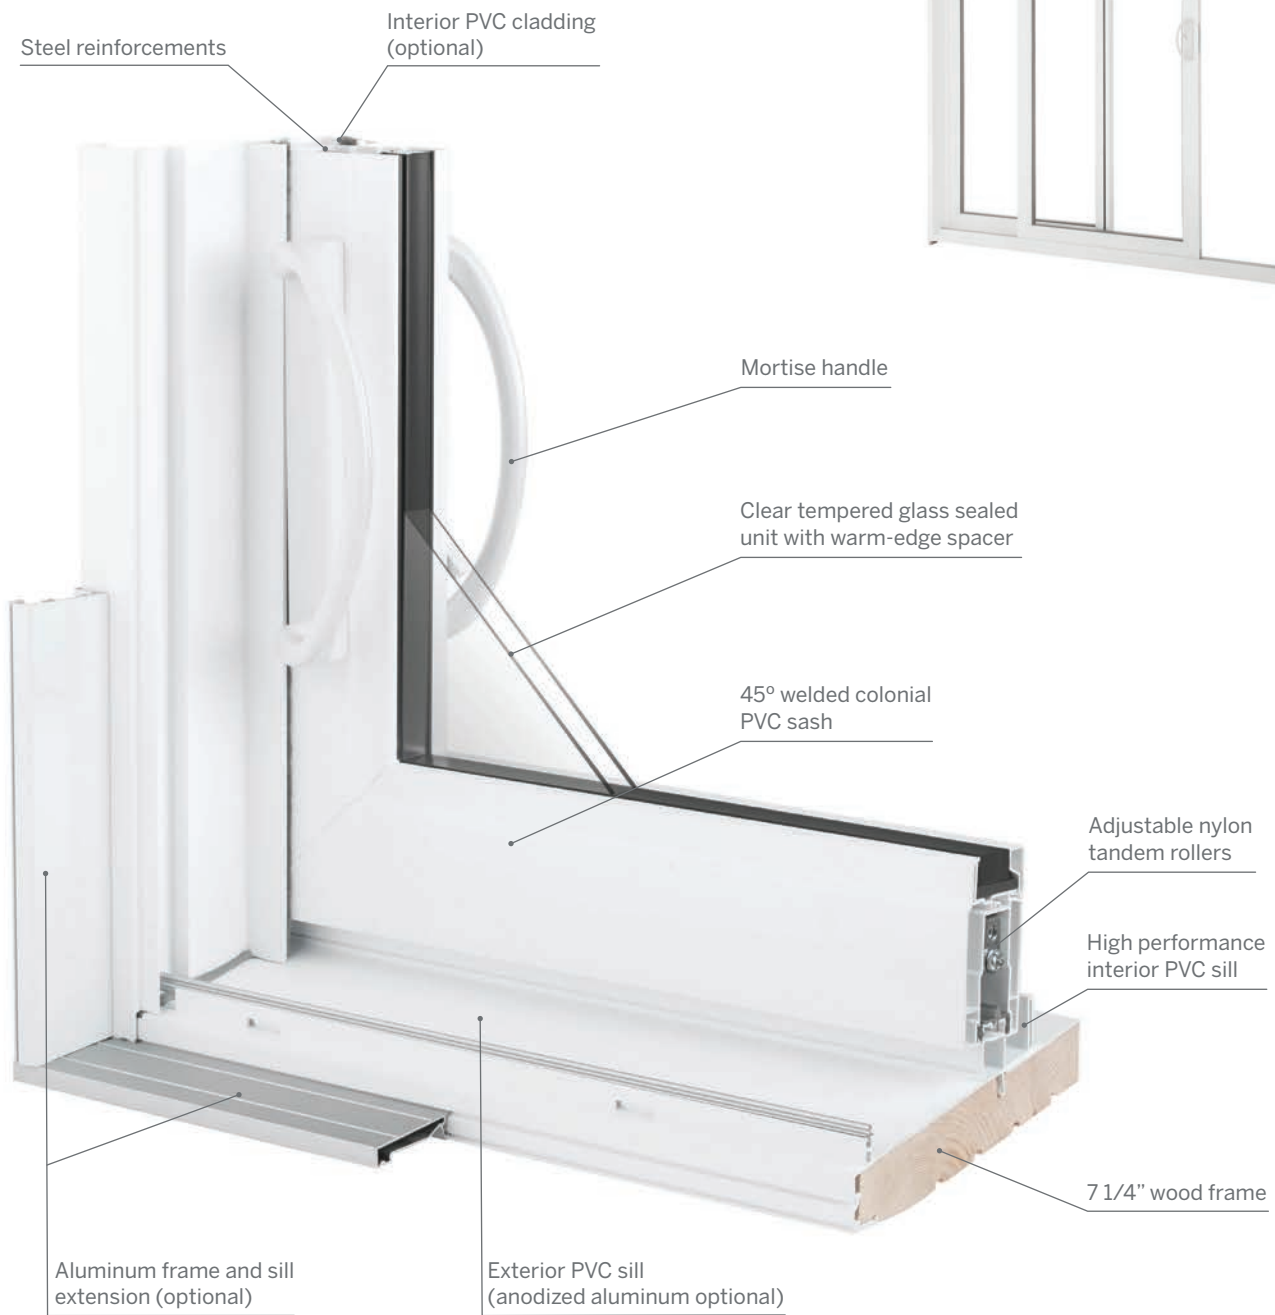

# FEATURES

Made-to-measure available

## ENERGY-EFFICIENT DOUBLE-PANE GLASS

## CLEAR OR ENERGY-EFFICIENT TRIPLE-PANE GLASS

7/8" sealed unit

1 1/4" sealed unit

# DIMENSIONS