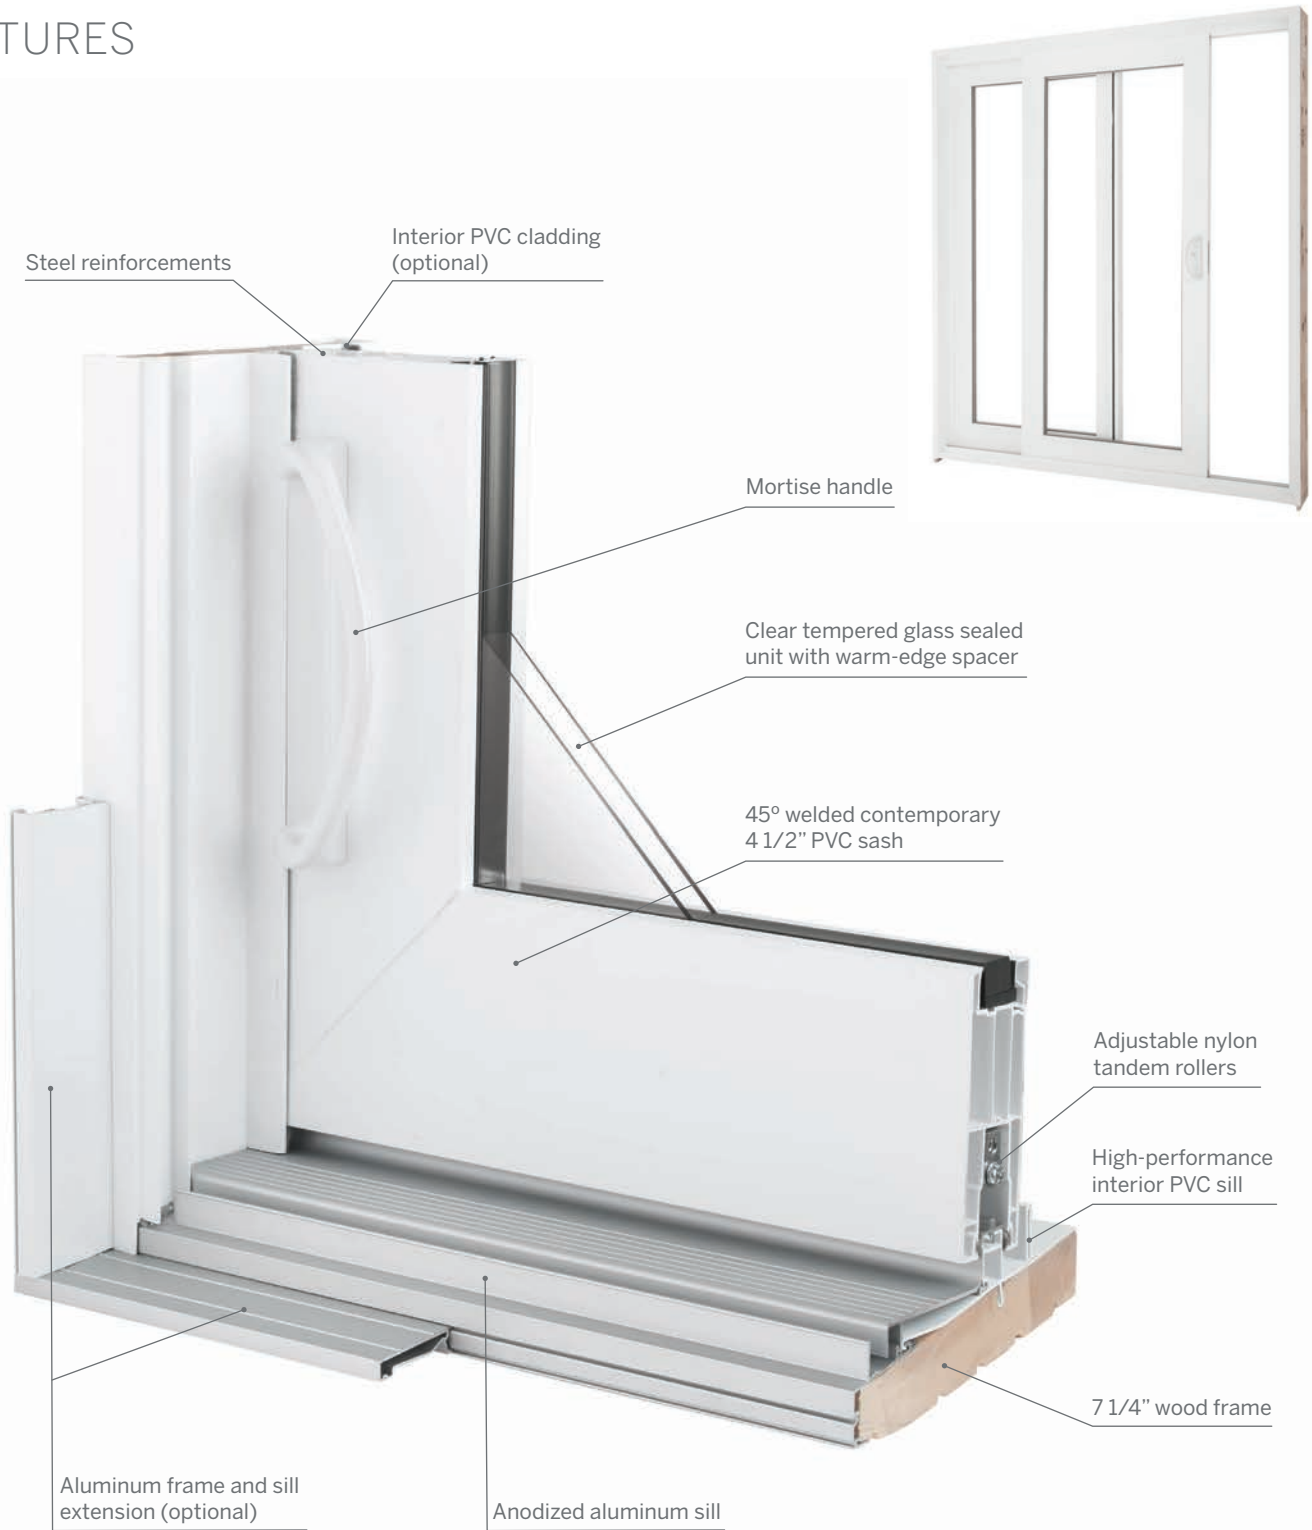

D E C K O

D O O R S

Garden PVC

FEATURES

Made-to-measure available

PERFORMANCE

STANDARD	AIR INFILTRATION EXFILTRATION	WATER RESISTANCE	DESIGN PRESSURE	PRIMARY DESIGNATOR
AAMA/WDMA/CSA 101/I.S.2/A440-11	A3	360 Pa (7,52 psf)	2160 Pa (45 psf)	R-PG45-SD 1788 X 2055 mm (~ 70 X 81")

OPTIONS

INTEGRATED BLINDS

-  White
-  Silver Moon
-  Slate Grey
-  Espresso
-  Tan
-  Sand

With this option, blinds are inserted between the two panels of glass. In addition to filtering out the sun and giving you more privacy, the system is maintenance free. Simply choose your colour!

PAINT

Doors can be painted to your interior and exterior colour specifications.

BRICK MOULD

1 1/2" wide aluminum brick mould with a 1 1/8" projection.

PVC brick mould with a 1 1/8" projection available in 1 1/2" and 4" widths.

ENERGY-EFFICIENT DOUBLE-PANE GLASS CLEAR OR ENERGY-EFFICIENT TRIPLE-PANE GLASS

7/8" sealed unit

1 1/4" sealed unit

CONTEMPORARY EURO HANDLES

CONTEMPORARY 9100 HANDLE

EURO HANDLES

White

Satin Nickel