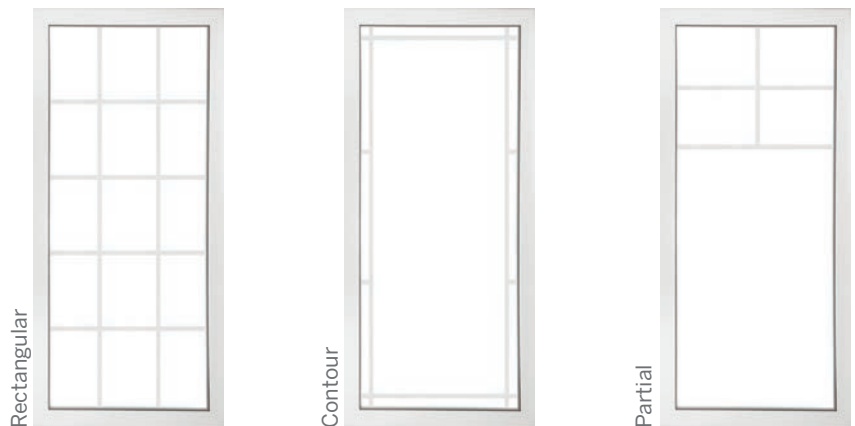

OPTIONS

INTEGRATED BLINDS

-  White
-  Silver Moon
-  Slate Grey
-  Espresso
-  Tan
-  Sand

With this option, blinds are inserted between the two panels of glass. In addition to filtering out the sun and giving you more privacy, the system is maintenance free. Simply choose your colour!

PAINT

Doors can be painted to your interior and exterior colour specifications.

BRICK MOULD

1 1/2" wide aluminum brick mould with a 1 1/8" projection.

PVC brick mould with a 1 1/8" projection available in 1 1/2" and 4" widths.

GRILLS

-  5/16" pencil bars
-  5/8" rectangle
-  2" rectangle
-  1 3/4" Georgian
-  1" Georgian
-  5/8" Georgian
-  Tubular

The colours illustrated in this brochure are for illustration only and may differ from actual colours. Some options are not available on all doors.

ENERGY-EFFICIENT DOUBLE-PANE GLASS CLEAR OR ENERGY-EFFICIENT TRIPLE-PANE GLASS

7/8" sealed unit

1 1/4" sealed unit

CONTEMPORARY EURO HANDLES

CONTEMPORARY 9100 HANDLE

EURO HANDLES

White

Satin Nickel