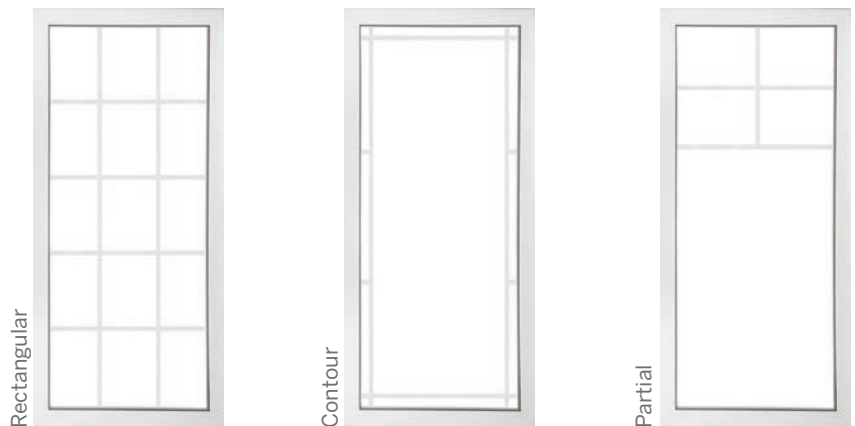

GRILLS

The colours illustrated in this brochure are for illustration only and may differ from actual colours. Some options are not available on all doors.