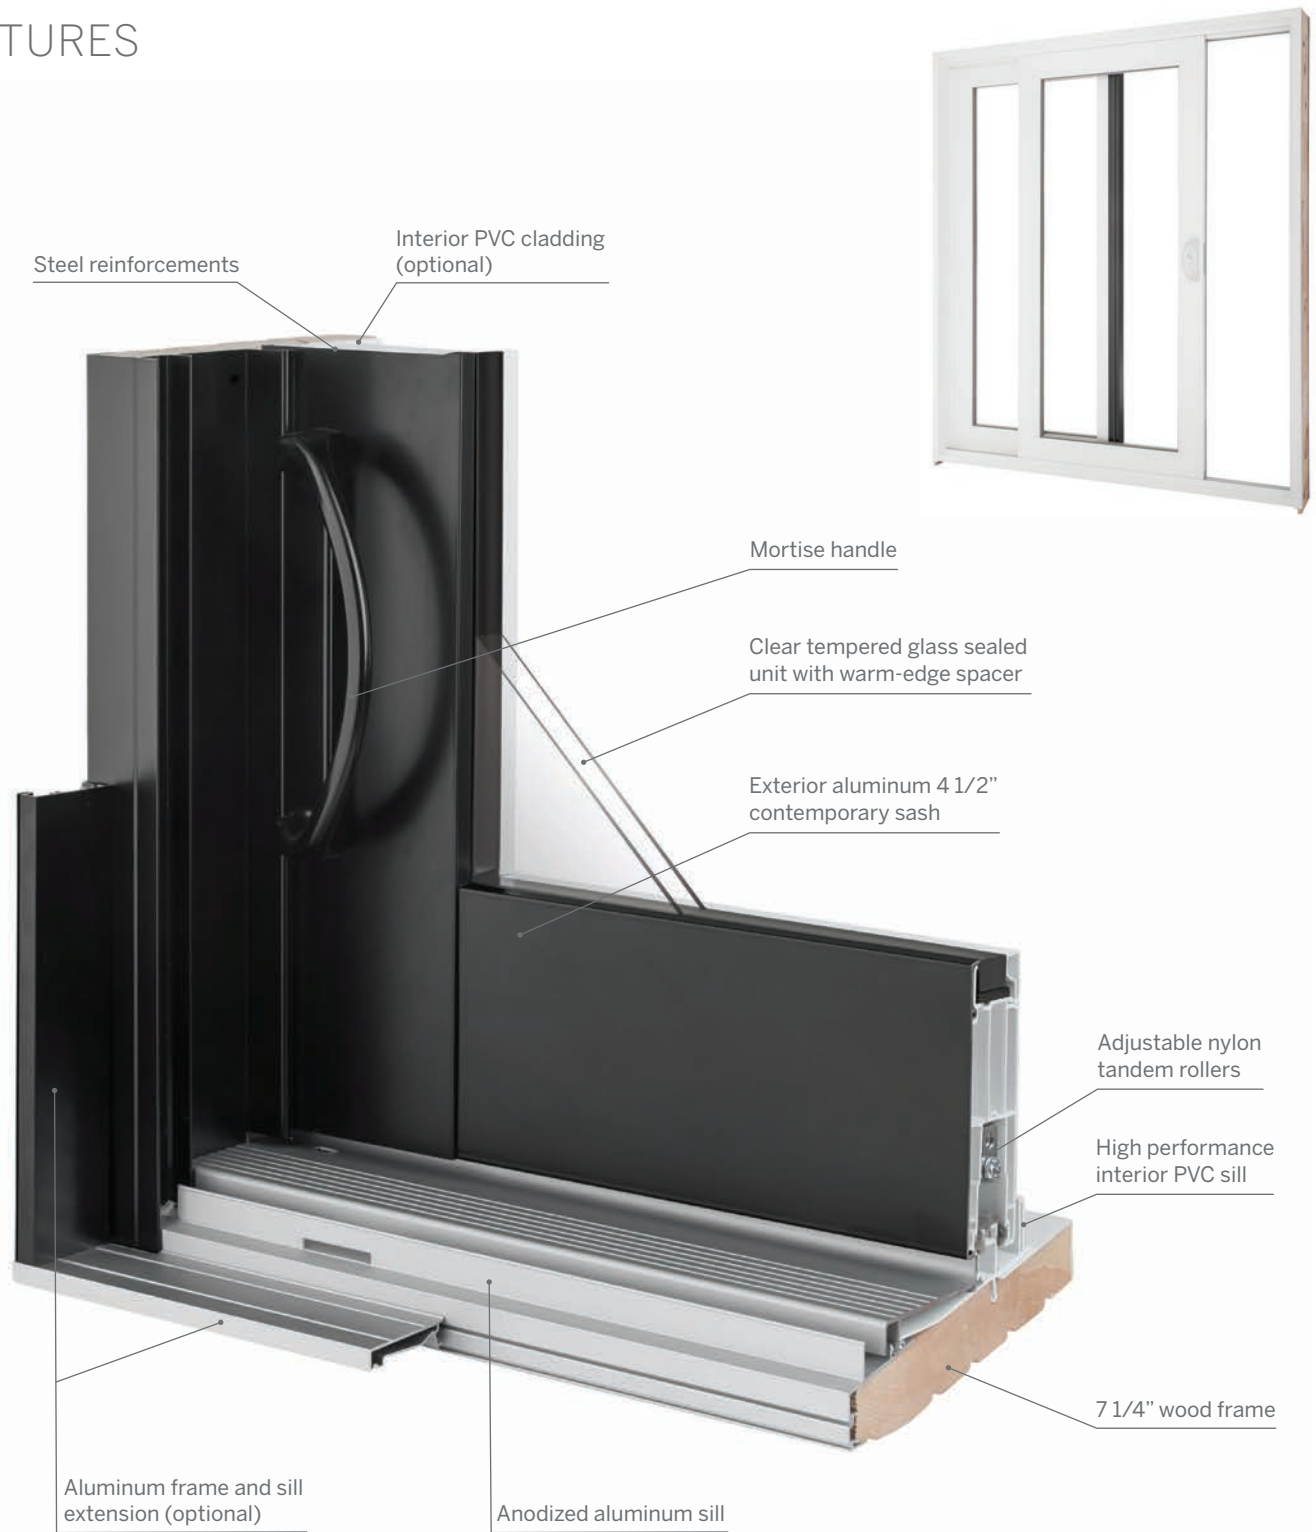

D E C K O

D O O R S

Garden Hybrid

FEATURES

Made-to-measure available

PERFORMANCE

STANDARD	AIR INFILTRATION EXFILTRATION	WATER RESISTANCE	DESIGN PRESSURE	PRIMARY DESIGNATOR
AAMA/WDMA/CSA 101/I.S.2/A440-11	A3	400 Pa (8,35 psf)	3120 Pa (65 psf)	R-PG55-SD 1785 X 2055 mm (~ 70 X 81")

OPTIONS

INTEGRATED BLINDS

With this option, blinds are inserted between the two panels of glass. In addition to filtering out the sun and giving you more privacy, the system is maintenance free. Simply choose your colour!

PAINT

Doors can be painted to your interior and exterior colour specifications.

BRICK MOULD

1 1/2" wide aluminum brick mould with a 1 1/8" projection.

PVC brick mould with a 1 1/8" projection available in 1 1/2" and 4" widths.

7/8" sealed unit

1 1/4" sealed unit

CONTEMPORARY EURO HANDLES

CONTEMPORARY 9100 HANDLE

EURO HANDLES

White

Satin Nickel

Black